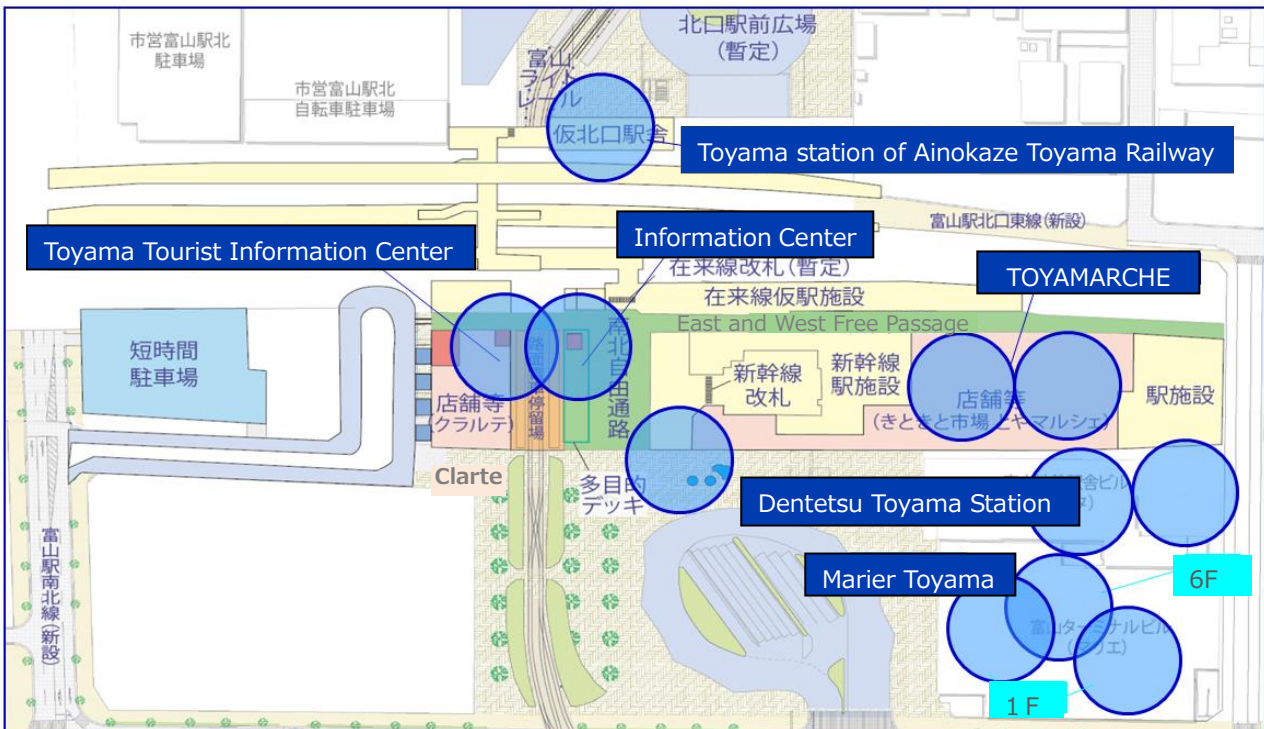

You can use TOYAMA Free Wi-Fi in the following areas.

■ Around Toyama Station

■ Toyama Prefectural Institute 4-18 Shinsougawa Toyama-city

■ 13 stations of Ainokaze Toyama Railway

(Isurugi, Fukuoka, Nishi-Takaoka, Takaoka, Etchu-Daimon, Kosugi, Toyama, Namerikawa, Uozu, Kurobe, Ikuji, Nyuzen, Tomari)